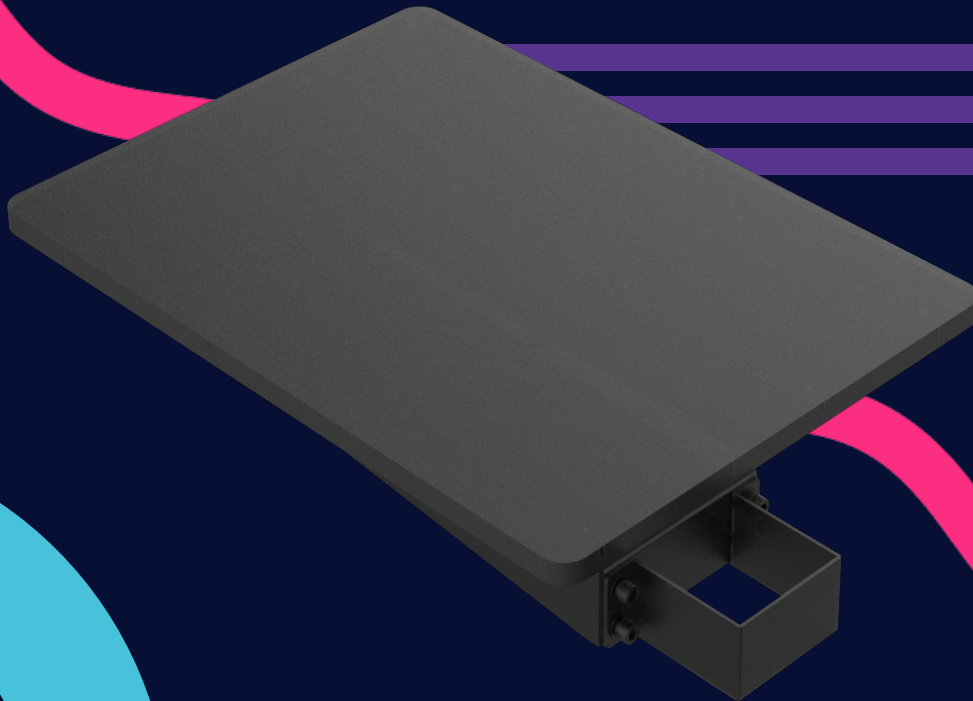

Laptop Shelf for CleverAscent Trolley

Designed specifically to suit the CleverAscent Trolley, the Clevertouch Laptop Shelf is an all metal construction side mounted laptop / accessory shelf. Easy to fit and streamlined to deliver an unobtrusive simplified aesthetic for any installation.

Laptop Shelf for CleverAscent Trolley Specifications

Features

Assembly Dimension	524 x 325 x 52mm
Dimension with Package	490 x 340 x 100mm
Gross Weight	3.2kg
Net Weight	2.35kg
Maximum Load-bearing	10kg
Adaptable Stand Models	EST09/EST11/EDL02