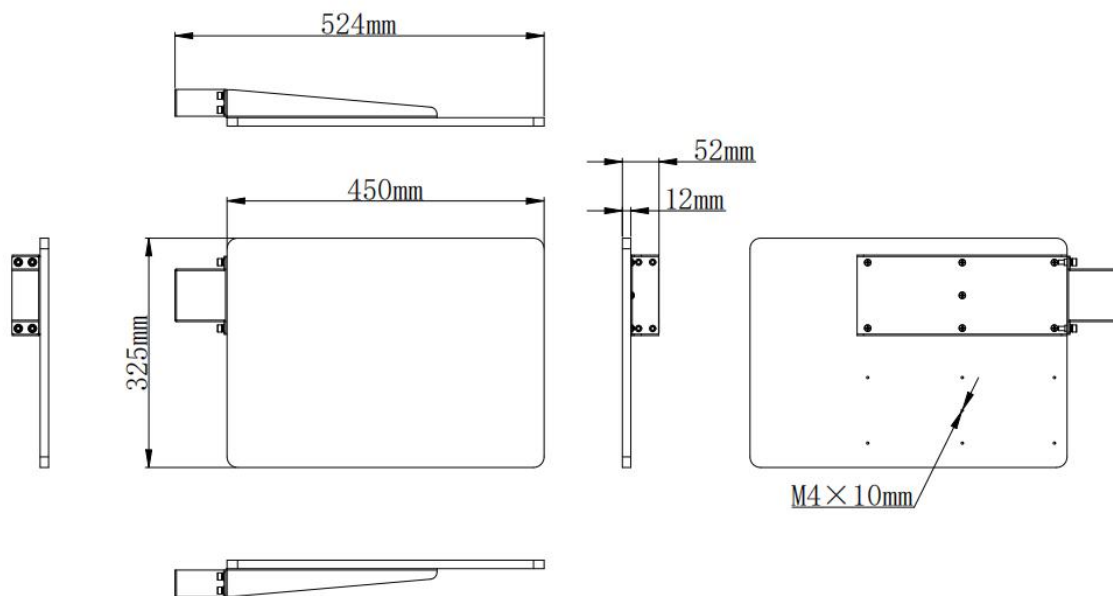

Laptop Shelf for CleverAscent Trolley Specifications

Features

Assembly Dimension	524 x 325 x 52mm
Dimension with Package	490 x 340 x 100mm
Gross Weight	3.2kg
Net Weight	2.35kg
Maximum Load-bearing	10kg
Adaptable Stand Models	EST09/EST11/EDL02

Statement

Size and weight vary by configuration and manufacturing process, please refer to the actual product. The product images are for illustrative purposes only and may slightly differ in appearance, colour, size, etc. from the actual product. The description, illustrations, etc. in this document may subject to change in accordance with the latest product specification and performance. Should the above-mentioned change in the document become necessary, the document may be updated without written notice.