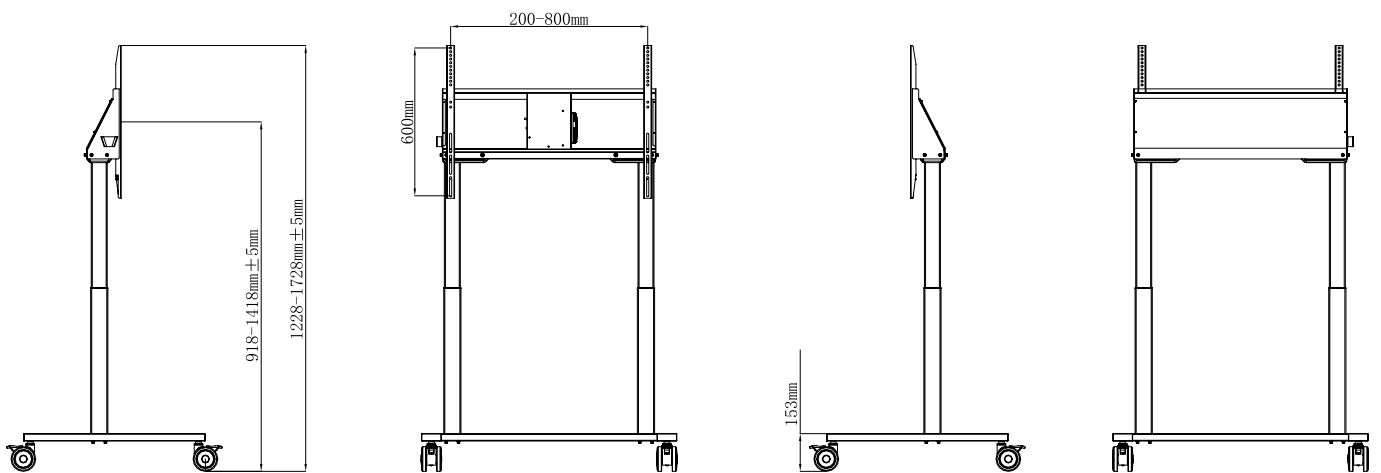

CleverAscent Trolley FP

The CleverAscent Trolley FP is equipped with anti-collision capability which means when the screen touches something during a movement the trolley will stop and back up.

The CleverAscent Trolley FP features a foot pedal high-low height adjustment as well as standard hand adjustment, and is suitable for use with 55-86" displays.

The mobile frame enables you to effortlessly move your touchscreen around your room, or to another room completely.

CleverAscent Trolley FP Specifications

Key Benefits

Integrated Anti-collision
App control for cart height adjustment
Height to centre of screen 918mm - 1418mm
Extra large robust wheels for super smooth mobility
With a travel of 500mm the lift offers a suitable working height for everyone
Maximum stability with large flat panels due to the baseframe
With sufficient storage space for peripherals like a mini PC or thin client
Large flat panel mounting range of max. VESA 800 x 600
Optional laptop and VC shelf available
Foot Pedal for flexible height adjustment

Features

Minimum height	918mm (Center Screen)
Maximum height	1418mm (Center Screen)
Colour	Black
Maximum load	100kg (exl. shelf and arms)
Mobile/fixed	Mobile
Height adjustment	Electr. 500mm, speed up to 38 mm/s
Bracket/interface	Included
Type bracket/interface	VESA
Height adjustment speed	38mm/s
Range bracket/interface	Max. VESA 800 x 600
App control cable for height adj	Included

Statement

Size and weight vary by configuration and manufacturing process, please refer to the actual product. The product images are for illustrative purposes only and may slightly differ in appearance, colour, size, etc. from the actual product. The description, illustrations, etc. in this document may subject to change in accordance with the latest product specification and performance. Should the above-mentioned change in the document become necessary, the document may be updated without written notice.