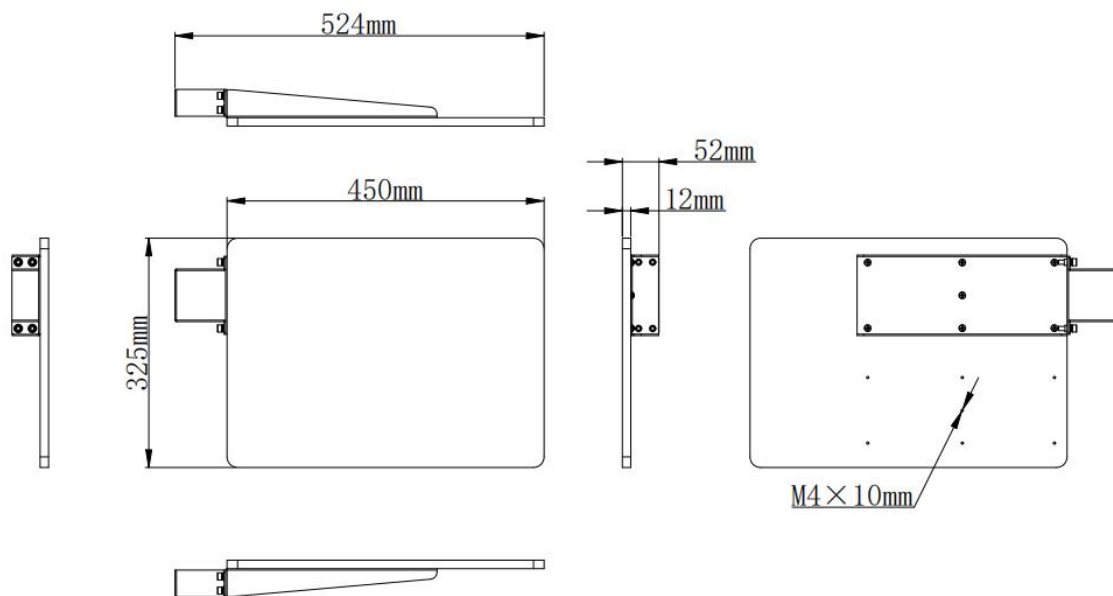

## Features

<b>Assembly Dimension</b>	524 x 325 x 52mm
<b>Dimension with Package</b>	490 x 340 x 100mm
<b>Gross Weight</b>	3.2kg
<b>Net Weight</b>	2.35kg
<b>Maximum Load-bearing</b>	10kg
<b>Adaptable Stand Models</b>	EST09/EST11/EDL02

## Statement

Size and weight vary by configuration and manufacturing process, please refer to the actual product. The product images are for illustrative purposes only and may slightly differ in appearance, colour, size, etc. from the actual product. The description, illustrations, etc. in this document may subject to change in accordance with the latest product specification and performance. Should the above-mentioned change in the document become necessary, the document may be updated without written notice.