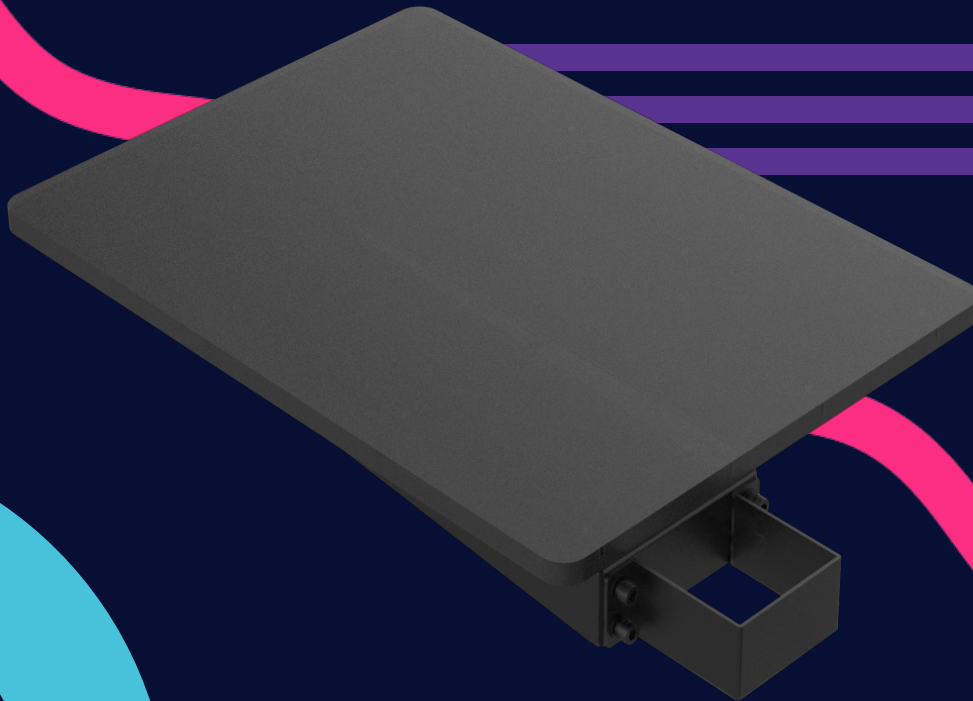

# Laptop Shelf for CleverAscent Trolley

Designed specifically to suit the CleverAscent Trolley, the Clevertouch Laptop Shelf is an all metal construction side mounted laptop / accessory shelf. Easy to fit and streamlined to deliver an unobtrusive simplified aesthetic for any installation.

# Laptop Shelf for CleverAscent Trolley Specifications

## Features

<b>Assembly Dimension</b>	524 x 325 x 52mm
<b>Dimension with Package</b>	490 x 340 x 100mm
<b>Gross Weight</b>	3.2kg
<b>Net Weight</b>	2.35kg
<b>Maximum Load-bearing</b>	10kg
<b>Adaptable Stand Models</b>	EST09/EST11/EDL02