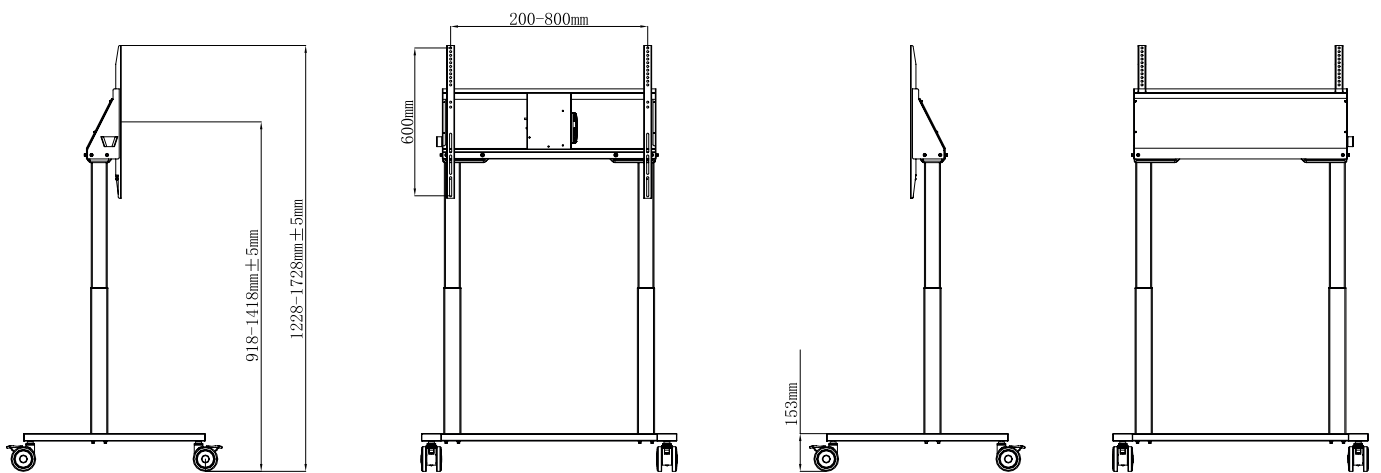

CleverAscent Trolley FP

The CleverAscent Trolley FP is equipped with anti-collision capability which means when the screen touches something during a movement the trolley will stop and back up.

The CleverAscent Trolley FP features a foot pedal high-low height adjustment as well as standard hand adjustment, and is suitable for use with 55-86" displays.

The mobile frame enables you to effortlessly move your touchscreen around your room, or to another room completely.

CleverAscent Trolley FP Specifications

Key Benefits

Integrated Anti-collision
App control for cart height adjustment
Height to centre of screen 918mm - 1418mm
Extra large robust wheels for super smooth mobility
With a travel of 500mm the lift offers a suitable working height for everyone
Maximum stability with large flat panels due to the baseframe
With sufficient storage space for peripherals like a mini PC or thin client
Large flat panel mounting range of max. VESA 800 x 600
Optional laptop and VC shelf available
Foot Pedal for flexible height adjustment

Features

Minimum height	918mm (Center Screen)
Maximum height	1418mm (Center Screen)
Colour	Black
Maximum load	100kg (exl. shelf and arms)
Mobile/fixed	Mobile
Height adjustment	Electr. 500mm, speed up to 38 mm/s
Bracket/interface	Included
Type bracket/interface	VESA
Height adjustment speed	38mm/s
Range bracket/interface	Max. VESA 800 x 600
App control cable for height adj	Included

Statement

Size and weight vary by configuration and manufacturing process, please refer to the actual product. The product images are for illustrative purposes only and may slightly differ in appearance, colour, size, etc. from the actual product. The description, illustrations, etc. in this document may be subject to change in accordance with the latest product specification and performance. Should the above-mentioned change in the document become necessary, the document may be updated without written notice.